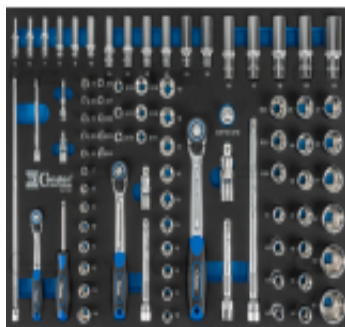

Link to the product: <https://www.tesam.eu/wc7104-trolley-insert-attachments-and-accessories-85-elements-p-13548.html>

WC.7104 - Trolley insert - attachments and accessories - 85 elements

Price with TAX	1 217.70 zł
Price	990.00 zł
Availability	Na zamówienie - 48h
Shipping time	48 hours
Number	WC.7104
EAN code	4037374071042

Product description

- 3/3 filling of the 560 mm wide tool trolley drawer,
- Oil and waterproof foam,
- Dimensions: 36 x 560 x 395 mm,

- Sockets and accessories 1/4", 3/8", 1/2", CrV,
- Chrome vanadium steel,
- 85 items

Included:

- rattles,
- adapters,
- joints,
- screwdriver knob,
- socket adapter,
- 6 extensions of different lengths,
- Super-Lock sockets: 4, 4.5, 5, 5.5, 6, 7, 8, 9, 10, 11, 12, 13, 14, 15, 16, 17, 18, 19, 20, 21, 22, 24, 17, 30, 32mm,
- Super-Lock long sockets: 5, 6, 7, 8, 9, 10, 11, 12, 13, 14, 16, 17, 18, 19, 22 mm,
- Torx sockets: E4, E5, E6, E7, E8, E10, E11, E12, E14, E16, E18, E20, E22, E24.