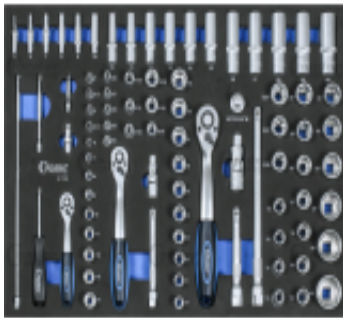

Link to the product: <https://www.tesam.eu/wc7100-trolley-insert-attachments-and-accessories-85-elements-p-13549.html>

WC.7100 - Trolley insert - attachments and accessories - 85 elements

Price with TAX	1 070.10 zł
Price	870.00 zł
Availability	Available - 24 hours
Shipping time	48 hours
Number	WC.7100
EAN code	4037374071004

Product description

- 3/3 filling of the 560 mm wide tool trolley drawer,
- Oil and waterproof foam,
- Dimensions: 36 x 560 x 395 mm,

- 85 pcs.
- 1/4" + 3/8" + 1/2"
- hex sockets,
- Tools made of chrome vanadium steel

Included:

1/4":

- 6 long hex sockets: 5, 6, 7, 8, 9, 10 mm
- 13 hex sockets: 4.5, 5, 5.5, 6, 7, 8, 9, 10, 11, 12, 13, 14 mm
- 5 Torx E sockets: E4, E5, E6, E7, E8
- 3 extensions: 50, 100, 300mm
- ratchet 72 teeth
- joint
- knob

3/8":

- 6 long hex sockets: 10, 11, 12, 13, 14, 14 mm
- 10 hex sockets: 10, 11, 12, 13, 14, 15, 16, 17, 18, 19 mm
- 6 Torx E sockets: E10, E11, E12, E14, E16, E18
- extension: 125 mm
- ratchet 72 teeth
- joint

1/2":

- 5 Super-Lock long sockets: 16, 17, 18, 19, 22 mm
- 17 Super-Lock sockets: 10, 11, 12, 13, 14, 15, 16, 17, 18, 19, 20, 21, 22, 24, 17, 30, 32 mm
- 3 Torx E sockets: E20, E22, E24
- 2 extensions: 125, 250 mm
- ratchet 72 teeth
- joint
- knob.