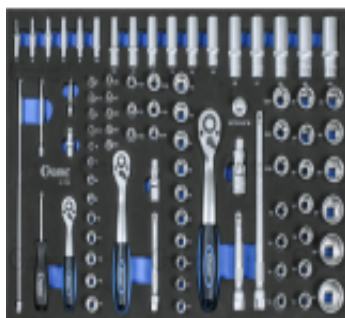

Link to the product: <https://www.tesam.eu/wc7100-trolley-insert-attachments-and-accessories-85-elements-p-13549.html>

WC.7100 - Trolley insert - attachments and accessories - 85 elements

Price with TAX	1 070.10 zł
Price	870.00 zł
Availability	Available - 24 hours
Shipping time	48 hours
Number	WC.7100
EAN code	4037374071004

Product description

- 3/3 filling of the 560 mm wide tool trolley drawer,
- Oil and waterproof foam,
- Dimensions: 36 x 560 x 395 mm,

- 85 pcs.
- 1/4" + 3/8" + 1/2"
- hex sockets,
- Tools made of chrome vanadium steel

Included:

1/4":

- 6 long hex sockets: 5, 6, 7, 8, 9, 10 mm
- 13 hex sockets: 4.5, 5, 5.5, 6, 7, 8, 9, 10, 11, 12, 13, 14 mm
- 5 Torx E sockets: E4, E5, E6, E7, E8
- 3 extensions: 50, 100, 300mm
- ratchet 72 teeth
- joint
- knob

3/8":

- 6 long hex sockets: 10, 11, 12, 13, 14, 14 mm
- 10 hex sockets: 10, 11, 12, 13, 14, 15, 16, 17, 18, 19 mm
- 6 Torx E sockets: E10, E11, E12, E14, E16, E18
- extension: 125 mm
- ratchet 72 teeth
- joint

1/2":

- 5 Super-Lock long sockets: 16, 17, 18, 19, 22 mm
- 17 Super-Lock sockets: 10, 11, 12, 13, 14, 15, 16, 17, 18, 19, 20, 21, 22, 24, 17, 30, 32 mm
- 3 Torx E sockets: E20, E22, E24
- 2 extensions: 125, 250 mm
- ratchet 72 teeth
- joint
- knob.