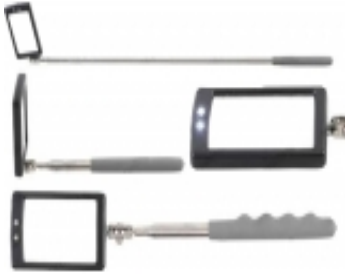

Data current as of: 03-04-2025 16:21

Link to the product:

<https://www.tesam.eu/m399302-b99302-retractable-diagnostic-mirror-41x64-mm-with-backlight-p-12982.html>

M399302 = B.99302 - Retractable diagnostic mirror, 41x64 mm, with backlight

Price with TAX	43.67 zł
Price	35.50 zł
Availability	Na zamówienie - 48h
Shipping time	48 hours
Number	B.99302
EAN code	4048769045180

Product description

- Non-slip handle,
- The mirror turned on the wrist,
- Adjustable arm length 290 - 876 mm,
- Mirror size: 41 x 64 mm,
- Backlight with 2 LEDs.