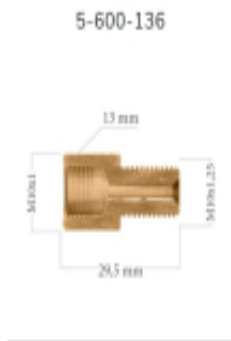

Link to the product: <https://www.tesam.eu/lwp136-reduction-connector-m10-x-1-m10-x-1-25-p-5153.html>

LWP136 - Reduction Connector M10 x 1 - M10 x 1,25

Price with TAX	11.38 zł
Price	9.25 zł
Availability	Na zamówienie - 48h
Shipping time	48 hours
Number	5-600-136

Product description

M10 x 1 - M10 x 1.25