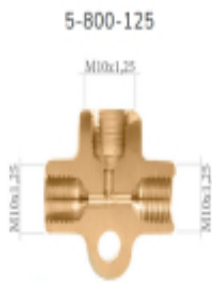

Data current as of: 16-04-2025 08:13

Link to the product: <https://www.tesam.eu/lwp125-adapter-m10x125-p-5126.html>

## LWP125 - Adapter M10x1.25

Price with TAX	<b>10.18 zł</b>
Price	<b>8.28 zł</b>
Availability	<b>Na zamówienie - 48h</b>
Shipping time	<b>48 hours</b>
Number	<b>5-800-125</b>