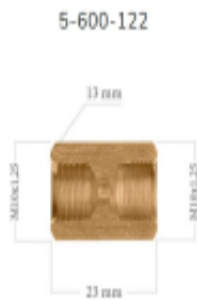

Data current as of: 02-04-2025 19:07

Link to the product: <https://www.tesam.eu/lwp122-connector-m10-x-125-p-5118.html>

LWP122 - Connector M10 x 1.25

Price with TAX	11.38 zł
Price	9.25 zł
Availability	Na zamówienie - 48h
Shipping time	48 hours
Number	5-600-122

Product description

M10 x 1,25