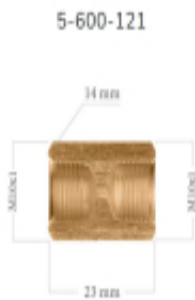

Data current as of: 02-04-2025 19:05

Link to the product: <https://www.tesam.eu/lwp121-brake-connector-m10-x-1-p-5117.html>

LWP121 - brake connector M10 x 1

| | |
|----------------|----------------------------|
| Price with TAX | 12.17 zł |
| Price | 9.89 zł |
| Availability | Na zamówienie - 48h |
| Shipping time | 48 hours |
| Number | 5-600-121 |

Product description