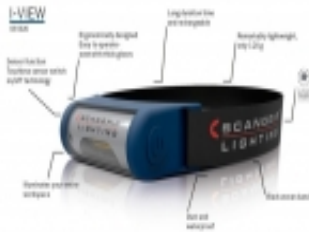

Link to the product: <https://www.tesam.eu/035026-scangrip-i-view-cob-led-p-12227.html>

03.5026 - SCANGRIP I-VIEW COB LED

Number

03.5026

Product description

Uniform, strong light beam
the lamp has a movement sensor that turns it on and off (the function can be turned off)

3W COB LED
400/600 lux@0.5m
125/250 lumens
working time: 5 / 2.5 hours
2 lighting functions: 50% or 100%
charging time - 3 hours
battery - 3.8V / 1600 mAh li-poly
resistance - IP65
weight - 260 g
CRI Ra > 80
CCT 6000K
IK 07
-10 ° to + 40 ° C
105 x 52 x 43 mm